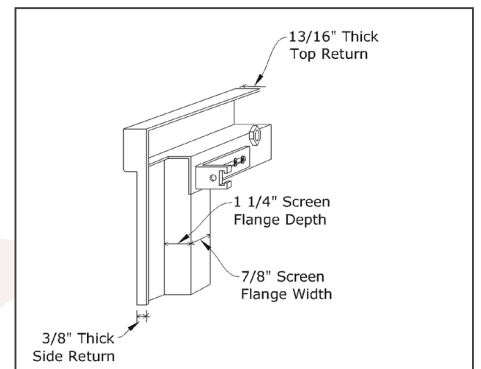

Main Frame Rear Profile