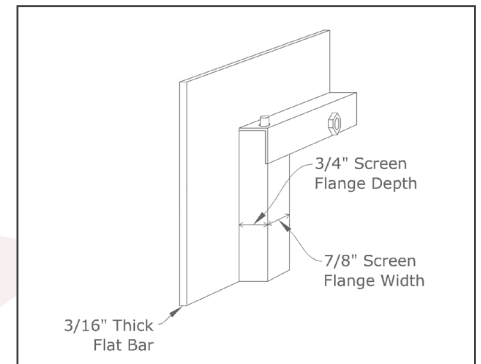

Upgrade info:

- Pyro Ceramic option allows for doors to be closed when burning.

Main Frame Rear Profile