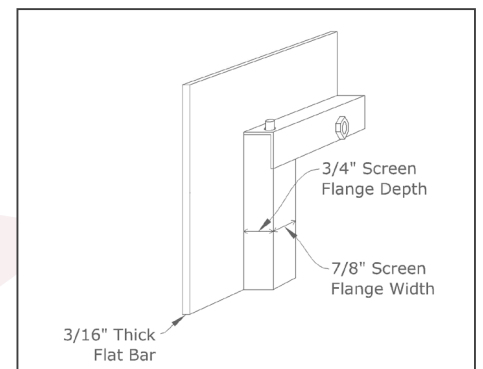

Upgrade info:

- Pyro Ceramic option allows for doors to be closed when burning.

Main Frame Rear Profile

*See dealer for details