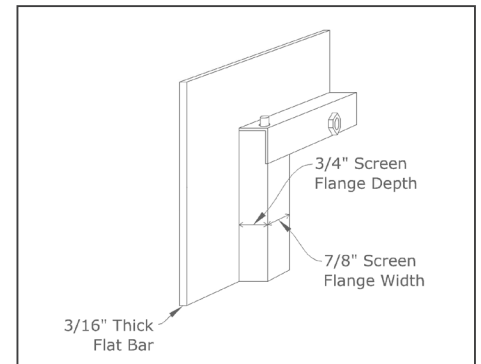

Upgrade info:

- Pyro Ceramic option allows for doors to be closed when burning.

Main Frame Rear Profile