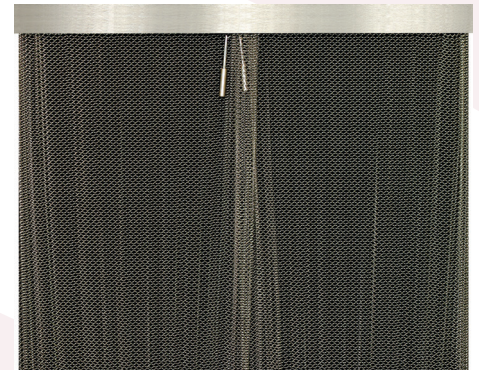

Mesh Kit Features:

- Traditional, Timeless Design
- Custom Sizes

Frame Details

- 7 Ga Steel Header

hanging mesh kit

Frame Styles

- | | |
|-----------|---|
| Rectangle | ✓ |
| Arch | X |

Additional Info:

- Hanging mesh itself cannot be powdercoated, it is only available in black or stainless.

Stainless

Matte Black

Pressure Screw Mounting

Decorative Designs & Hardware

The following decorative designs and hardware options may be applied to the Traditional Screen.

Feet

Standard	X
Flat	X
Modern Feet	X
Modern Base	X
Stylus	X

Mesh / Glass

Hanging Mesh	✓
Stainless Hanging Mesh	✓
Perforated Mesh	X
Wire Mesh	X
Stainless Wire Mesh*	X
Stainless Perforated Mesh*	X
Clear Glass*	X
Grey Glass*	X
Bronze Glass*	X

Finishes

The following finishes are available for the Traditional Screen.

Standard Finishes

Matte Black	✓
Textured Black	✓
Bronzed Iron	✓
Oil Rubbed Bronze	✓
Charcoal	✓
Aspire Rust	✓
Weathered Brown	✓
Champagne	✓
Copper Vein	✓
Nickel Vein	✓
Vintage Vein	✓
Silver Vein	✓
Silver Mist	✓
Clear Natural	X
<i>Aged/Forged only</i>	
White	✓