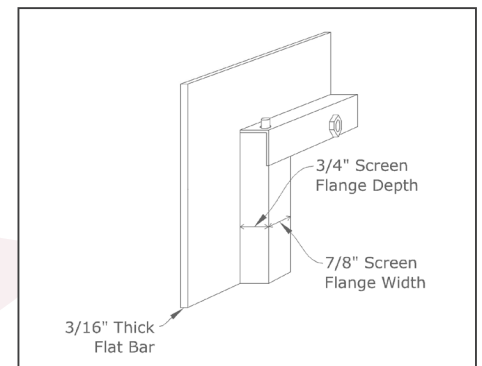

Upgrade info:

- Pyro Ceramic option allows for doors to be closed when burning.

Main Frame Rear Profile