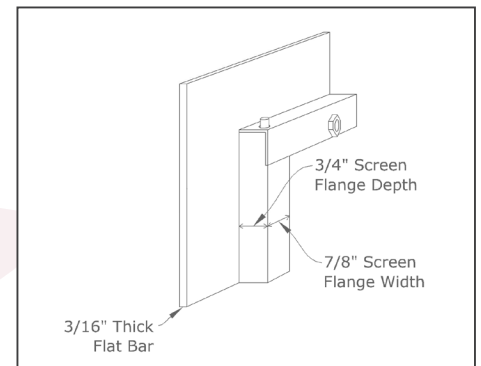

Upgrade info:

- Pyro Ceramic option allows for doors to be closed when burning.

Main Frame Rear Profile

*See dealer for details