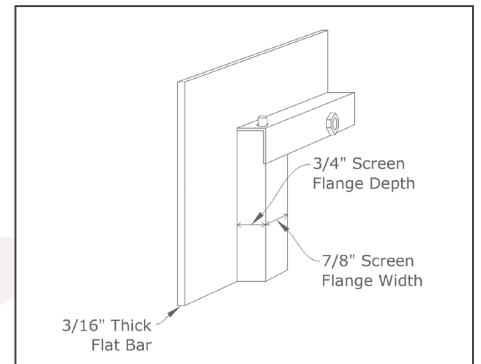

Upgrade info:

- Pyro Ceramic option allows for doors to be closed when burning.

Main Frame Rear Profile