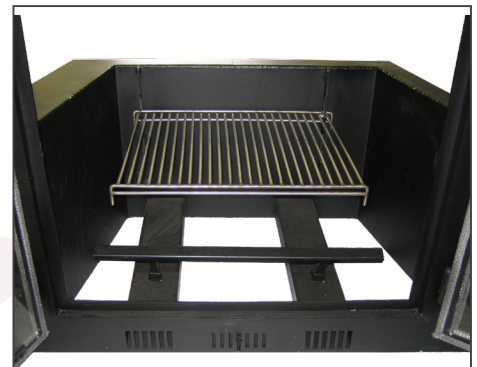

Upgrade info:

- Pyro Ceramic Glass (included) allows for doors to be closed when burning.

Interior Details, w/ optional grill