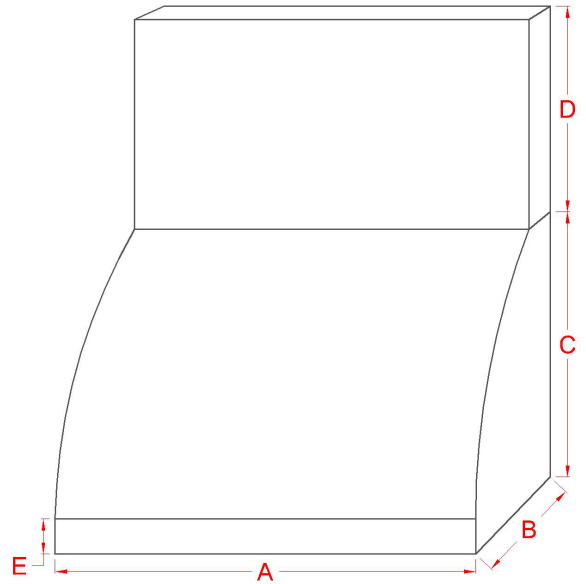

## Details

- 14ga steel
- If a fan/hood liner is desired, please send us the make, model, and spec sheet for your liner.

ST1500 range hood