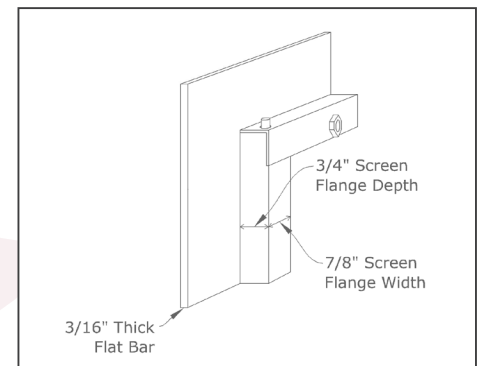

Upgrade info:

- Pyro Ceramic option allows for doors to be closed when burning.

Main Frame Rear Profile