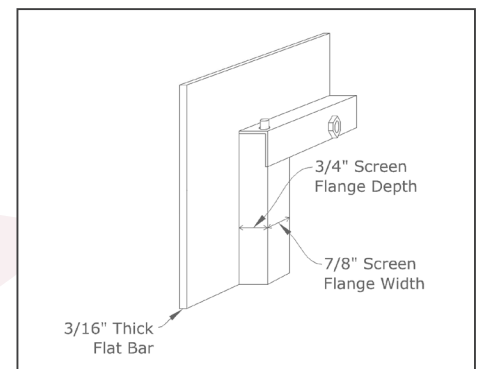

Upgrade info:

Main Frame Rear Profile

*See dealer for details