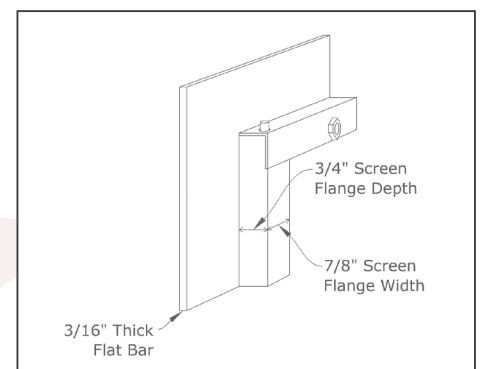

Upgrade info:

Main Frame Rear Profile

*See dealer for details