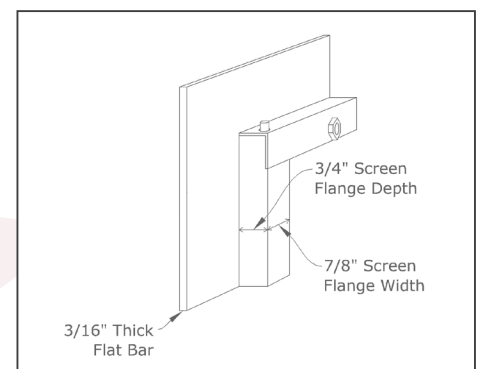

Upgrade info:

- Pyro Ceramic option allows for doors to be closed when burning.

Main Frame Rear Profile