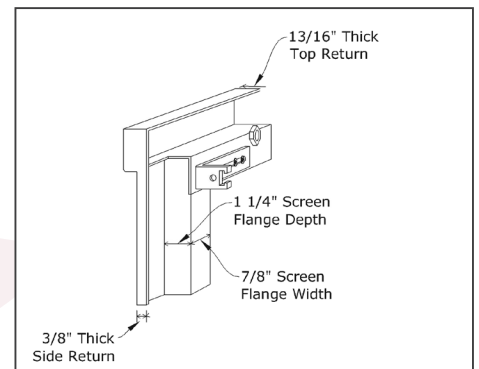

Upgrade info:

- Pyro Ceramic option allows for doors to be closed when burning.

Main Frame Rear Profile