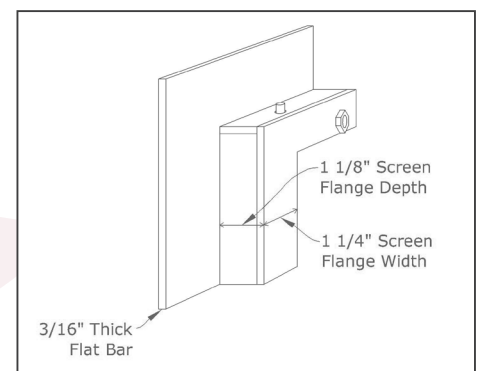

Upgrade info:

- Pyro Ceramic option allows for doors to be closed when burning.

Main Frame Profile