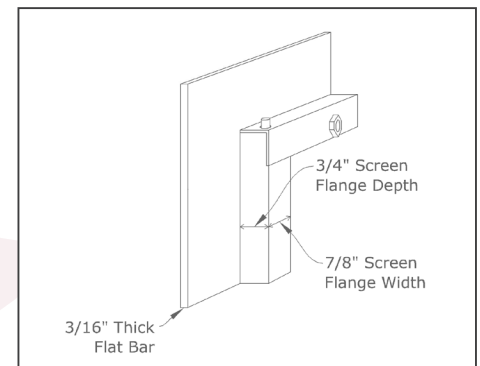

Upgrade info:

- Pyro Ceramic option allows for doors to be closed when burning.

Main Frame Rear Profile