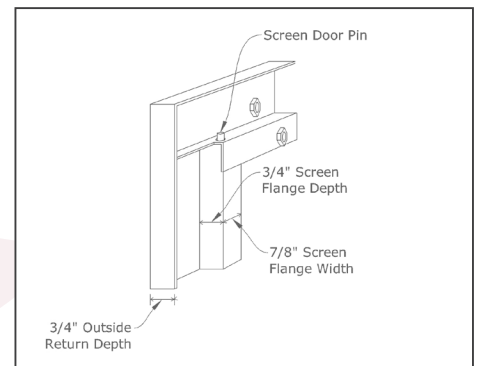

Upgrade info:

- Pyro Ceramic option allows for doors to be closed when burning.

Main Frame Rear Profile