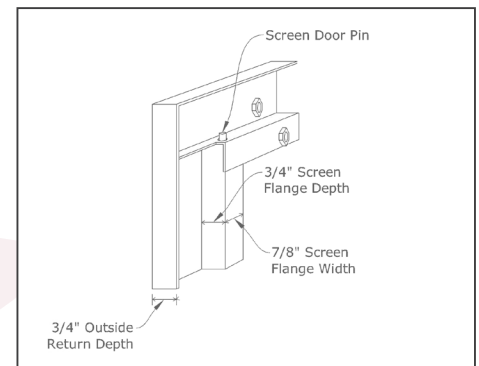

Upgrade info:

- Pyro Ceramic option allows for doors to be closed when burning.

Main Frame Rear Profile