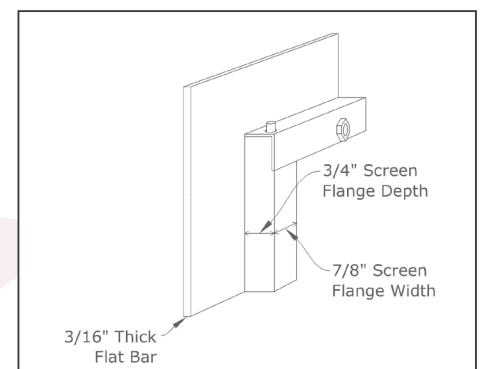

Upgrade info:

- Pyro Ceramic option allows for doors to be closed when burning.

Main Frame Rear Profile