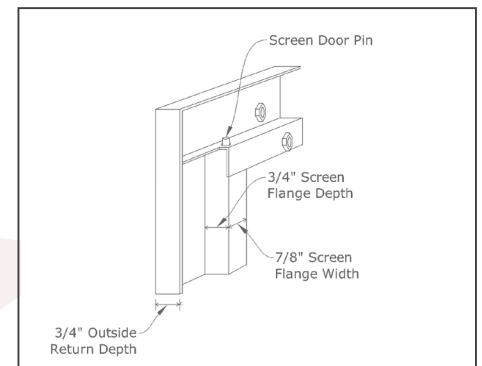

Upgrade info:

- Pyro Ceramic option allows for doors to be closed when burning.

Main Frame Rear Profile