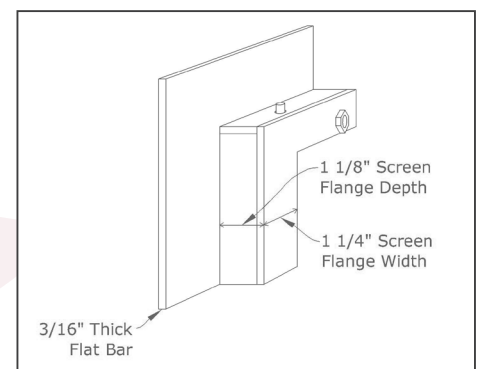

Upgrade info:

- Pyro Ceramic option allows for doors to be closed when burning.

Main Frame Profile

*See dealer for details