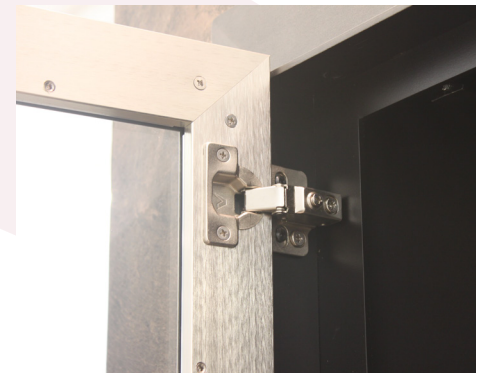

Additional Info:

- Bi-fold n/a

Frame Detail

Upgrade Options*

- Pyro Ceramic Glass X
- Child Proof Lock(Key Lock) X
- Airwash ✓
- Airseal Option: *Bifold* X
- Airseal Option: *Cabinet* X